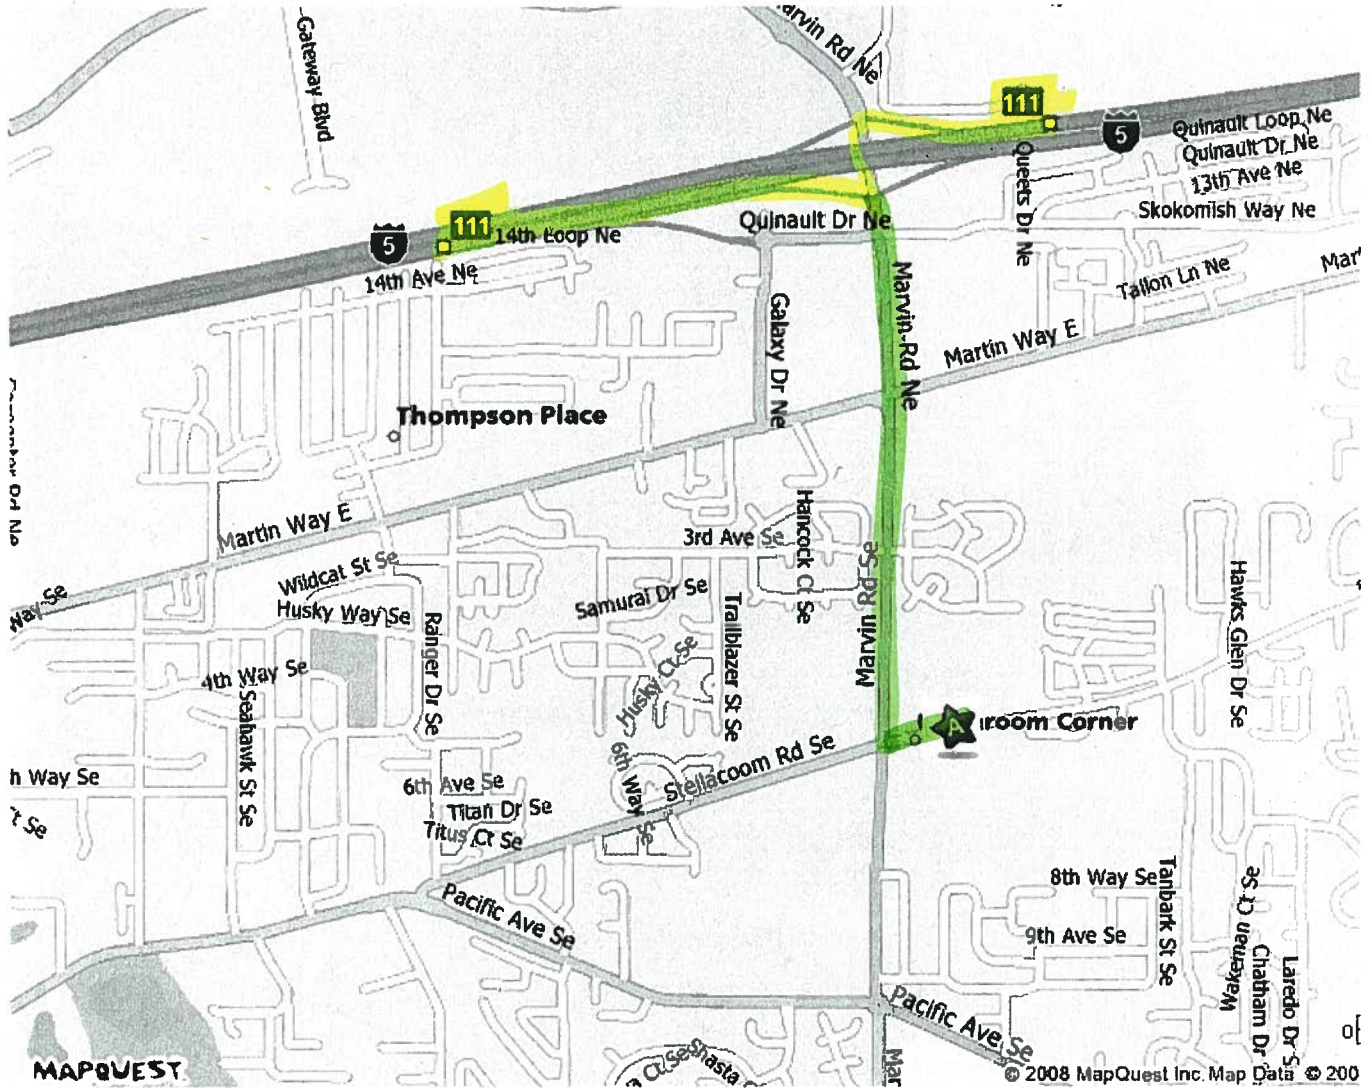

Sorry! When printing directly from the browser your directions or map may not print correctly. For best results, try clicking the Printer-Friendly button.

8407 Steilacoom Rd SE
Lacey, WA 98513-2059

[Mobile](#) | [International](#) | [Toolbar](#) | [MapQuest API](#) | [Business Solutions](#) | [Advertise](#) | [Site Map](#) | [Help](#) | [Settings](#)
[About MapQuest](#) | [Privacy Policy](#) | [Terms of Use](#) | ©2008 MapQuest, Inc. All rights reserved.

All rights reserved. Use subject to License/Copyright Map Legend
Directions and maps are informational only. We make no warranties on the accuracy of their content, road conditions or route usability or expeditiousness. You assume all risk of use. MapQuest and its suppliers shall not be liable to you for any loss or delay resulting from your use of MapQuest. Your use of MapQuest means you agree to our [Terms of Use](#)